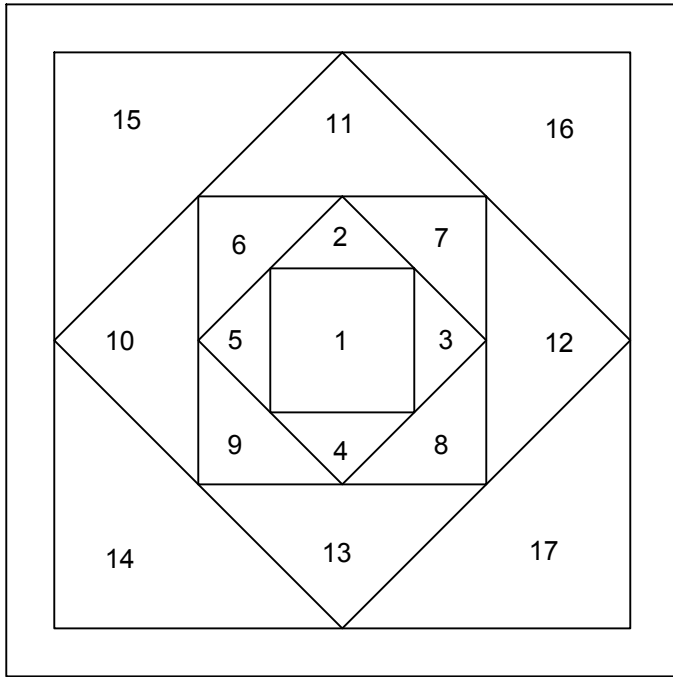

6" Square in a Square
 Foundation Paper Piecing Template

Template Designed by Cassandra I Beaver
 of The (Not So) Dramatic Life
www.thenotsodramaticlife.com

4" Square in a Square Foundation Paper Piecing Template

Template Designed by Cassandra I Beaver
of The (Not So) Dramatic Life
www.thenotsodramaticlife.com

3" Square in a Square Foundation Paper Piecing Template

Template Designed by Cassandra I Beaver
of The (Not So) Dramatic Life
www.thenotsodramaticlife.com