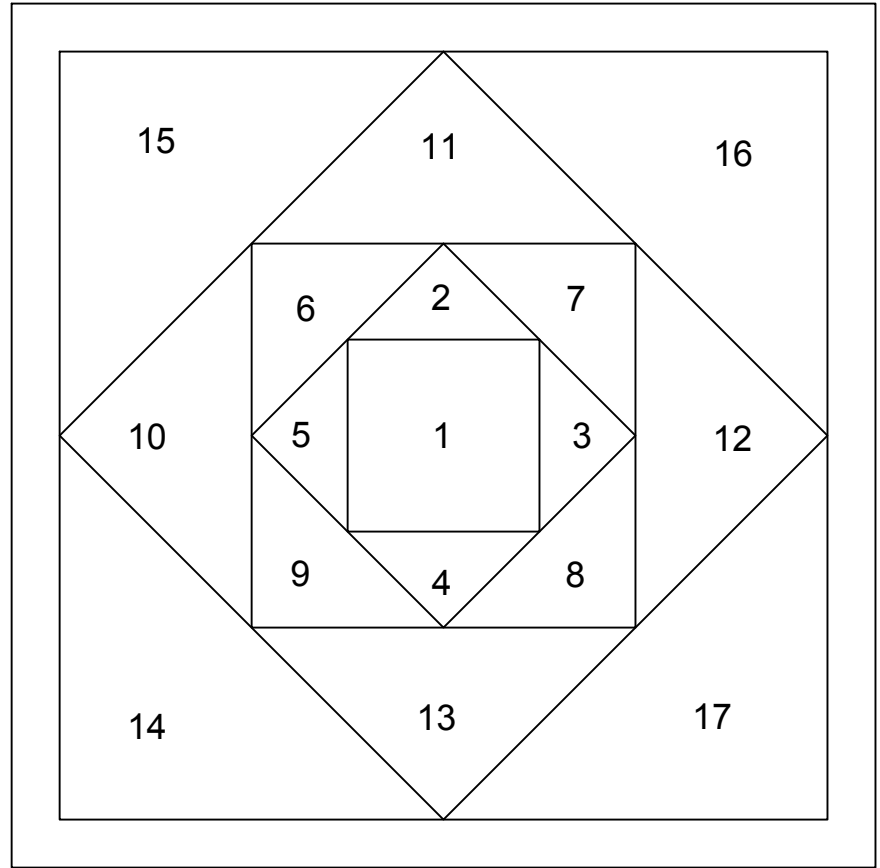

6" Square in a Square
 Foundation Paper Piecing Template

Template Designed by Cassandra I Beaver
 of The (Not So) Dramatic Life
www.thenotsodramaticlife.com

4" Square in a Square Foundation Paper Piecing Template

Template Designed by Cassandra I Beaver
of The (Not So) Dramatic Life
www.thenotsodramaticlife.com

3" Square in a Square Foundation Paper Piecing Template

Template Designed by Cassandra I Beaver
of The (Not So) Dramatic Life
www.thenotsodramaticlife.com