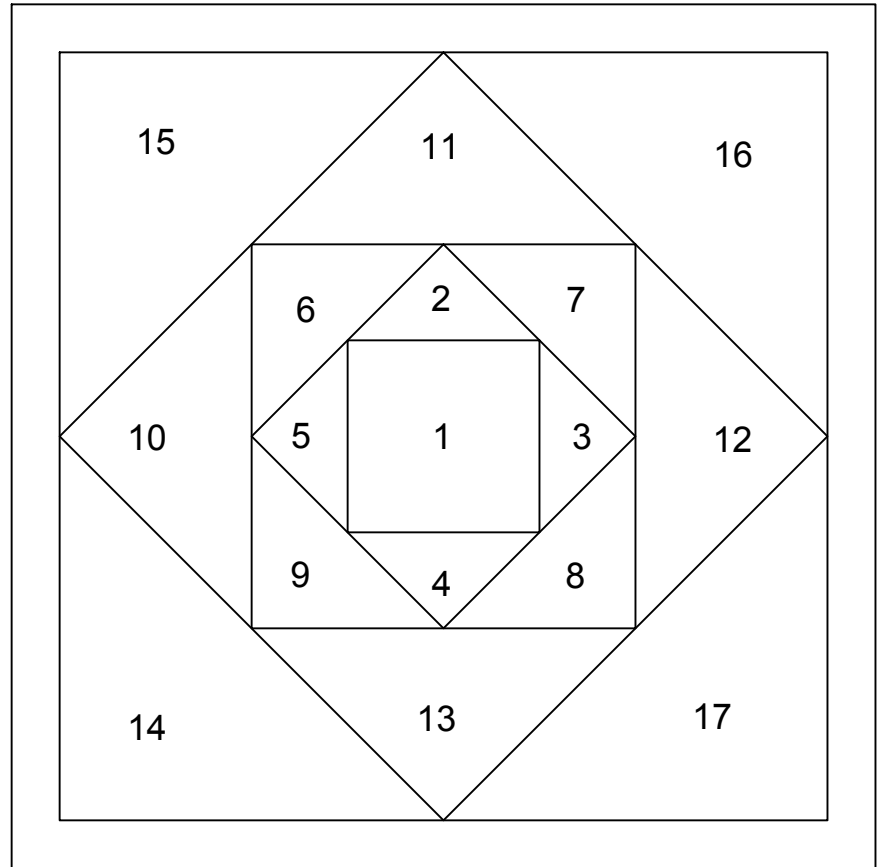

6" Square in a Square
 Foundation Paper Piecing Template

Template Designed by Cassandra I Beaver
 of The (Not So) Dramatic Life
www.thenotsodramaticlife.com

4" Square in a Square Foundation Paper Piecing Template

Template Designed by Cassandra I Beaver
of The (Not So) Dramatic Life
www.thenotsodramaticlife.com

3" Square in a Square Foundation Paper Piecing Template

Template Designed by Cassandra I Beaver
of The (Not So) Dramatic Life
www.thenotsodramaticlife.com