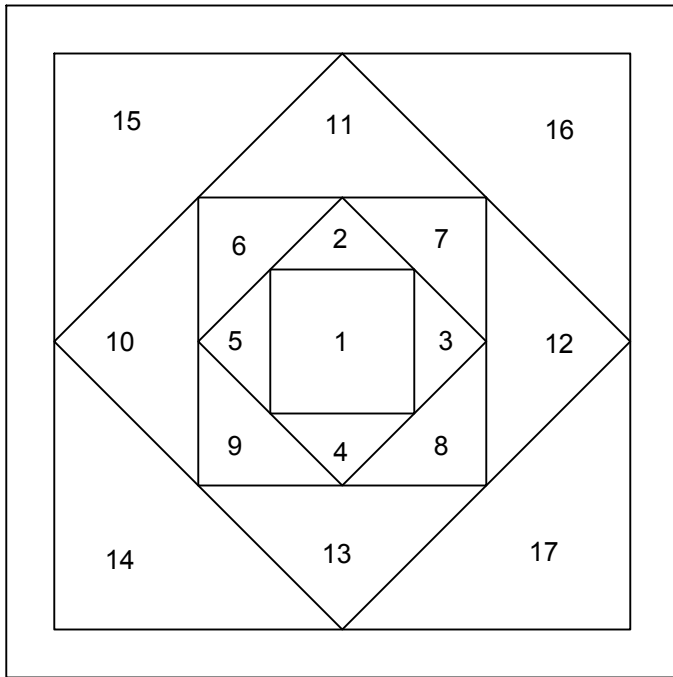

6" Square in a Square
 Foundation Paper Piecing Template

Template Designed by Cassandra I Beaver
 of The (Not So) Dramatic Life
www.thenotsodramaticlife.com

4" Square in a Square Foundation Paper Piecing Template

Template Designed by Cassandra I Beaver
of The (Not So) Dramatic Life
www.thenotsodramaticlife.com

3" Square in a Square Foundation Paper Piecing Template

Template Designed by Cassandra I Beaver
of The (Not So) Dramatic Life
www.thenotsodramaticlife.com