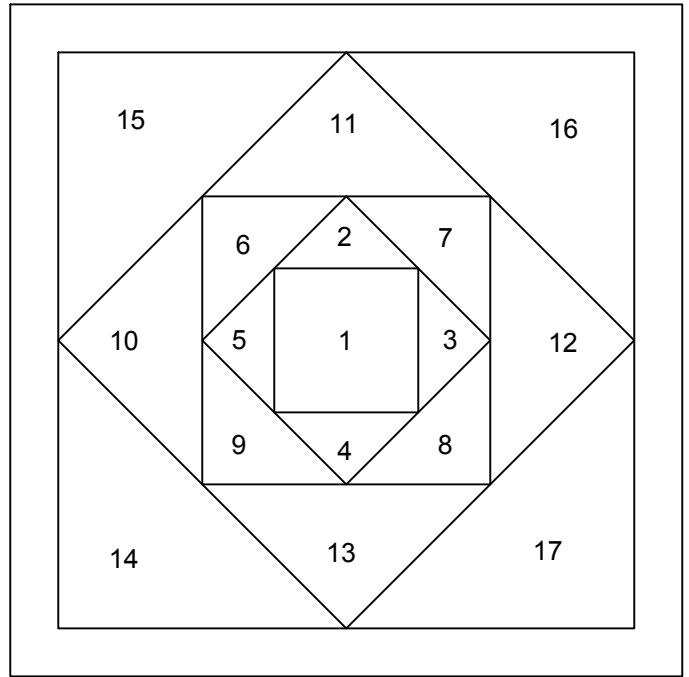

6" Square in a Square
 Foundation Paper Piecing Template

Template Designed by Cassandra I Beaver
 of The (Not So) Dramatic Life
www.thenotsodramaticlife.com

4" Square in a Square Foundation Paper Piecing Template

Template Designed by Cassandra I Beaver
of The (Not So) Dramatic Life
www.thenotsodramaticlife.com

3" Square in a Square Foundation Paper Piecing Template

Template Designed by Cassandra I Beaver
of The (Not So) Dramatic Life
www.thenotsodramaticlife.com