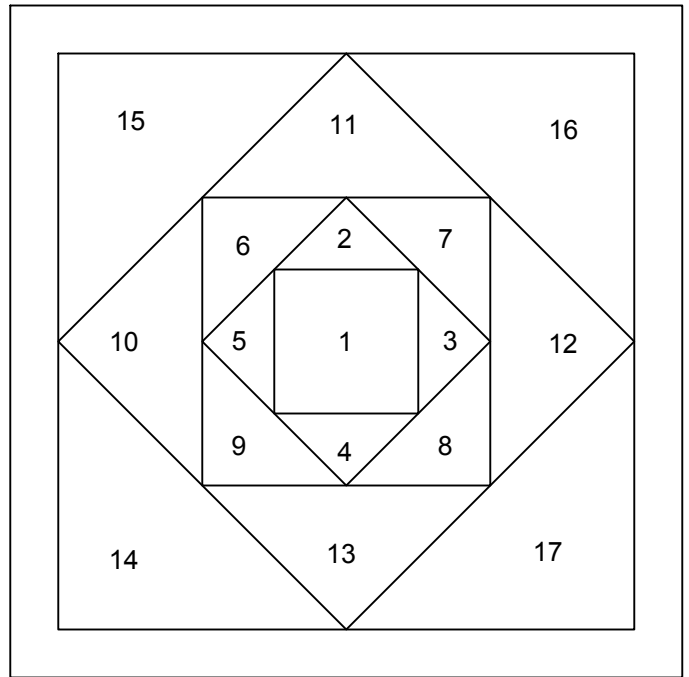

6" Square in a Square
 Foundation Paper Piecing Template

Template Designed by Cassandra I Beaver
 of The (Not So) Dramatic Life
www.thenotsodramaticlife.com

4" Square in a Square Foundation Paper Piecing Template

Template Designed by Cassandra I Beaver
of The (Not So) Dramatic Life
www.thenotsodramaticlife.com

3" Square in a Square Foundation Paper Piecing Template

Template Designed by Cassandra I Beaver
of The (Not So) Dramatic Life
www.thenotsodramaticlife.com