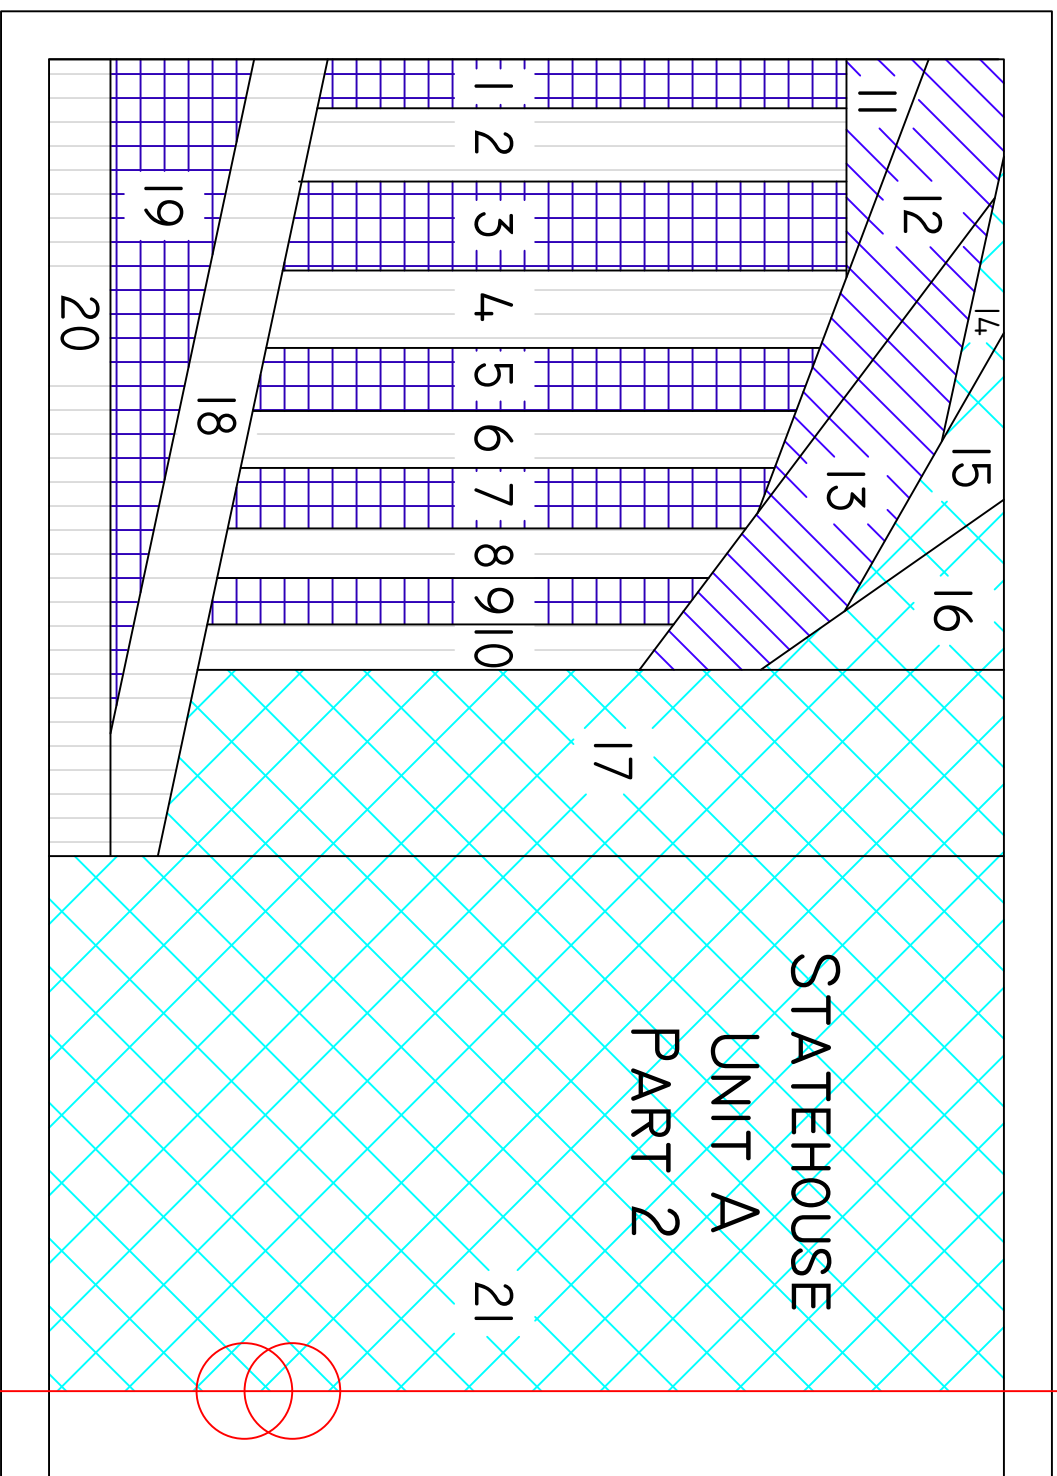

COLUMBUS CITYSCAPE QUILT
 STATEHOUSE
 TEMPLATE PLATE I

COLUMBUS CITYSCAPE QUILT: STATEHOUSE

TEMPLATE PLATE 2

STATEHOUSE
UNIT A
PART 1

STATEHOUSE

UNIT B

PART 2

COLUMBUS CITYSCAPE QUILT: STATEHOUSE
TEMPLATE PLATE 3

COLUMBUS CITYSCAPE QUILT

STATEHOUSE

TEMPLATE PLATE 4

COLUMBUS CITYSCAPE QUILT
 STATEHOUSE
 TEMPLATE PLATE 5

COLUMBUS CITYSCAPE QUILT
STATEHOUSE
TEMPLATE PLATE 6

STATEHOUSE
UNIT N

1

3

2

COLUMBUS CITYSCAPE QUILT
STATEHOUSE
TEMPLATE PLATE 7

STATEHOUSE / UNIT C / PART I

3

STATEHOUSE
UNIT D
PART I

3

COLUMBUS CITYSCAPE QUILT
 STATEHOUSE
 TEMPLATE PLATE 8

COLUMBUS CITYSCAPE QUILT
STATEHOUSE
TEMPLATE PLATE 9

COLUMBUS CITYSCAPE QUILT
STATEHOUSE
TEMPLATE PLATE 10