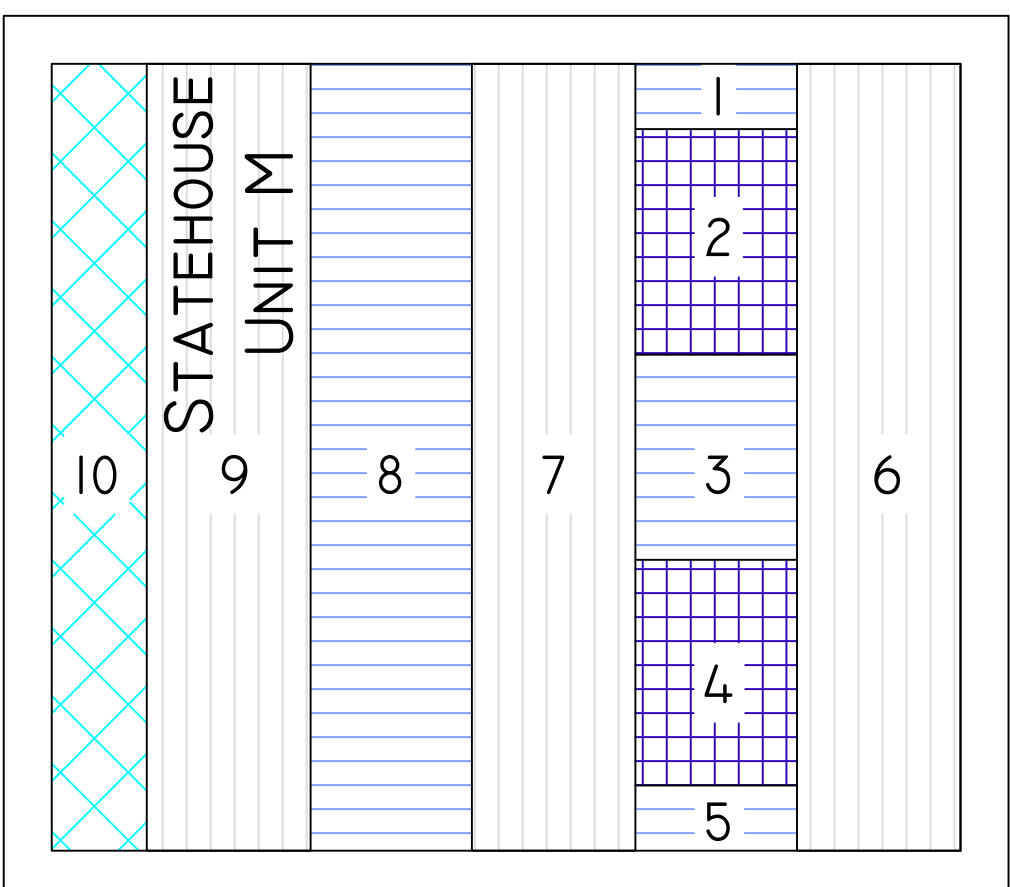

COLUMBUS CITYSCAPE QUILT
 STATEHOUSE
 TEMPLATE PLATE I

COLUMBUS CITYSCAPE QUILT: STATEHOUSE

TEMPLATE PLATE 2

STATEHOUSE
UNIT A
PART 1

STATEHOUSE

UNIT B

PART 2

COLUMBUS CITYSCAPE QUILT: STATEHOUSE
TEMPLATE PLATE 3

COLUMBUS CITYSCAPE QUILT

STATEHOUSE

TEMPLATE PLATE 4

COLUMBUS CITYSCAPE QUILT
 STATEHOUSE
 TEMPLATE PLATE 5

COLUMBUS CITYSCAPE QUILT
STATEHOUSE
TEMPLATE PLATE 6

STATEHOUSE
UNIT N

1

3

2

COLUMBUS CITYSCAPE QUILT
STATEHOUSE
TEMPLATE PLATE 7

STATEHOUSE / UNIT C / PART I

3

STATEHOUSE
UNIT D
PART I

3

COLUMBUS CITYSCAPE QUILT
 STATEHOUSE
 TEMPLATE PLATE 8

COLUMBUS CITYSCAPE QUILT
STATEHOUSE
TEMPLATE PLATE 9

COLUMBUS CITYSCAPE QUILT
STATEHOUSE
TEMPLATE PLATE 10