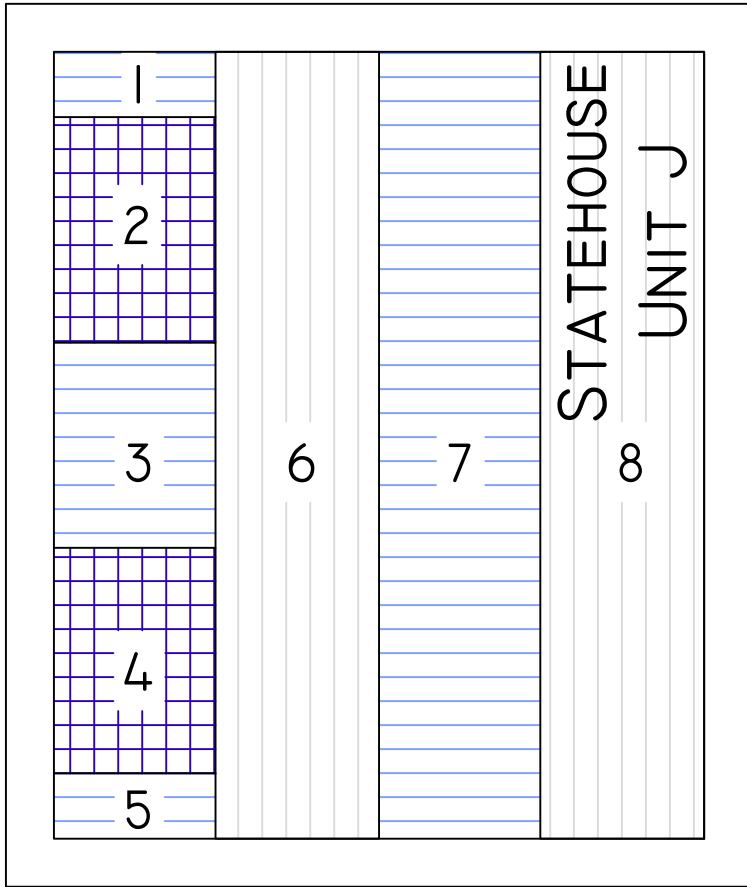

COLUMBUS CITYSCAPE QUILT
 STATEHOUSE
 TEMPLATE PLATE I

COLUMBUS CITYSCAPE QUILT: STATEHOUSE

TEMPLATE PLATE 2

STATEHOUSE
UNIT A
PART 1

STATEHOUSE

UNIT B

PART 2

COLUMBUS CITYSCAPE QUILT: STATEHOUSE
TEMPLATE PLATE 3

2

COLUMBUS CITYSCAPE QUILT
STATEHOUSE
TEMPLATE PLATE 7

STATEHOUSE / UNIT C / PART I

3

STATEHOUSE
UNIT D
PART I

3

COLUMBUS CITYSCAPE QUILT
 STATEHOUSE
 TEMPLATE PLATE 8

COLUMBUS CITYSCAPE QUILT
STATEHOUSE
TEMPLATE PLATE 9

COLUMBUS CITYSCAPE QUILT
STATEHOUSE
TEMPLATE PLATE 10