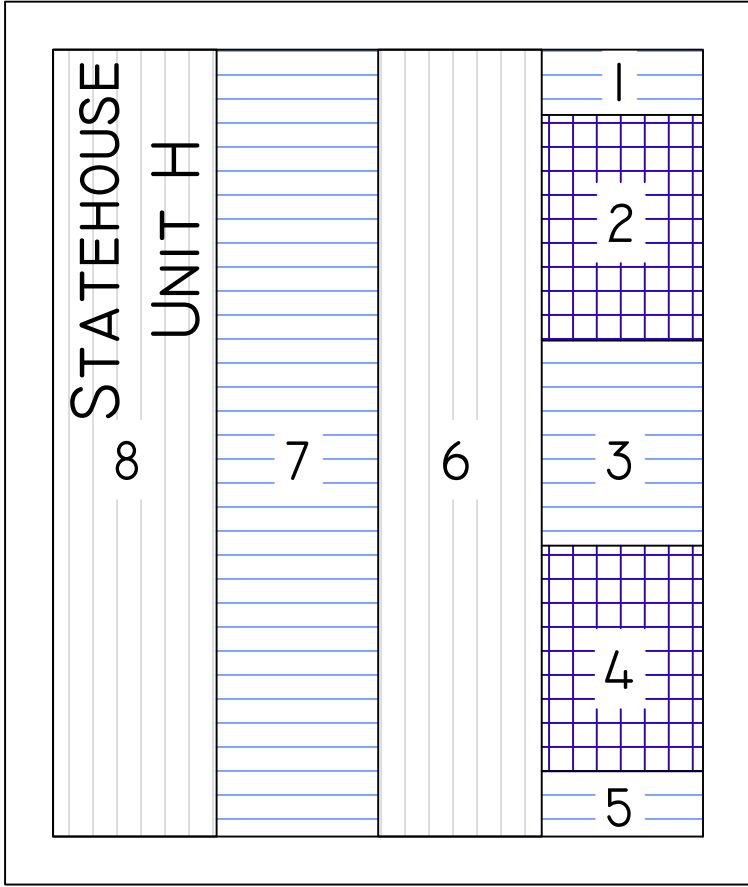

COLUMBUS CITYSCAPE QUILT
 STATEHOUSE
 TEMPLATE PLATE I

COLUMBUS CITYSCAPE QUILT: STATEHOUSE

TEMPLATE PLATE 2

STATEHOUSE
UNIT A
PART 1

STATEHOUSE

UNIT B

PART 2

COLUMBUS CITYSCAPE QUILT: STATEHOUSE
TEMPLATE PLATE 3

COLUMBUS CITYSCAPE QUILT

STATEHOUSE

TEMPLATE PLATE 4

COLUMBUS CITYSCAPE QUILT
 STATEHOUSE
 TEMPLATE PLATE 5

COLUMBUS CITYSCAPE QUILT
STATEHOUSE
TEMPLATE PLATE 6

STATEHOUSE
UNIT N

1

3

2

COLUMBUS CITYSCAPE QUILT
STATEHOUSE
TEMPLATE PLATE 7

STATEHOUSE / UNIT C / PART I

3

STATEHOUSE
UNIT D
PART I

3

COLUMBUS CITYSCAPE QUILT
 STATEHOUSE
 TEMPLATE PLATE 8

COLUMBUS CITYSCAPE QUILT
STATEHOUSE
TEMPLATE PLATE 9

COLUMBUS CITYSCAPE QUILT
STATEHOUSE
TEMPLATE PLATE 10