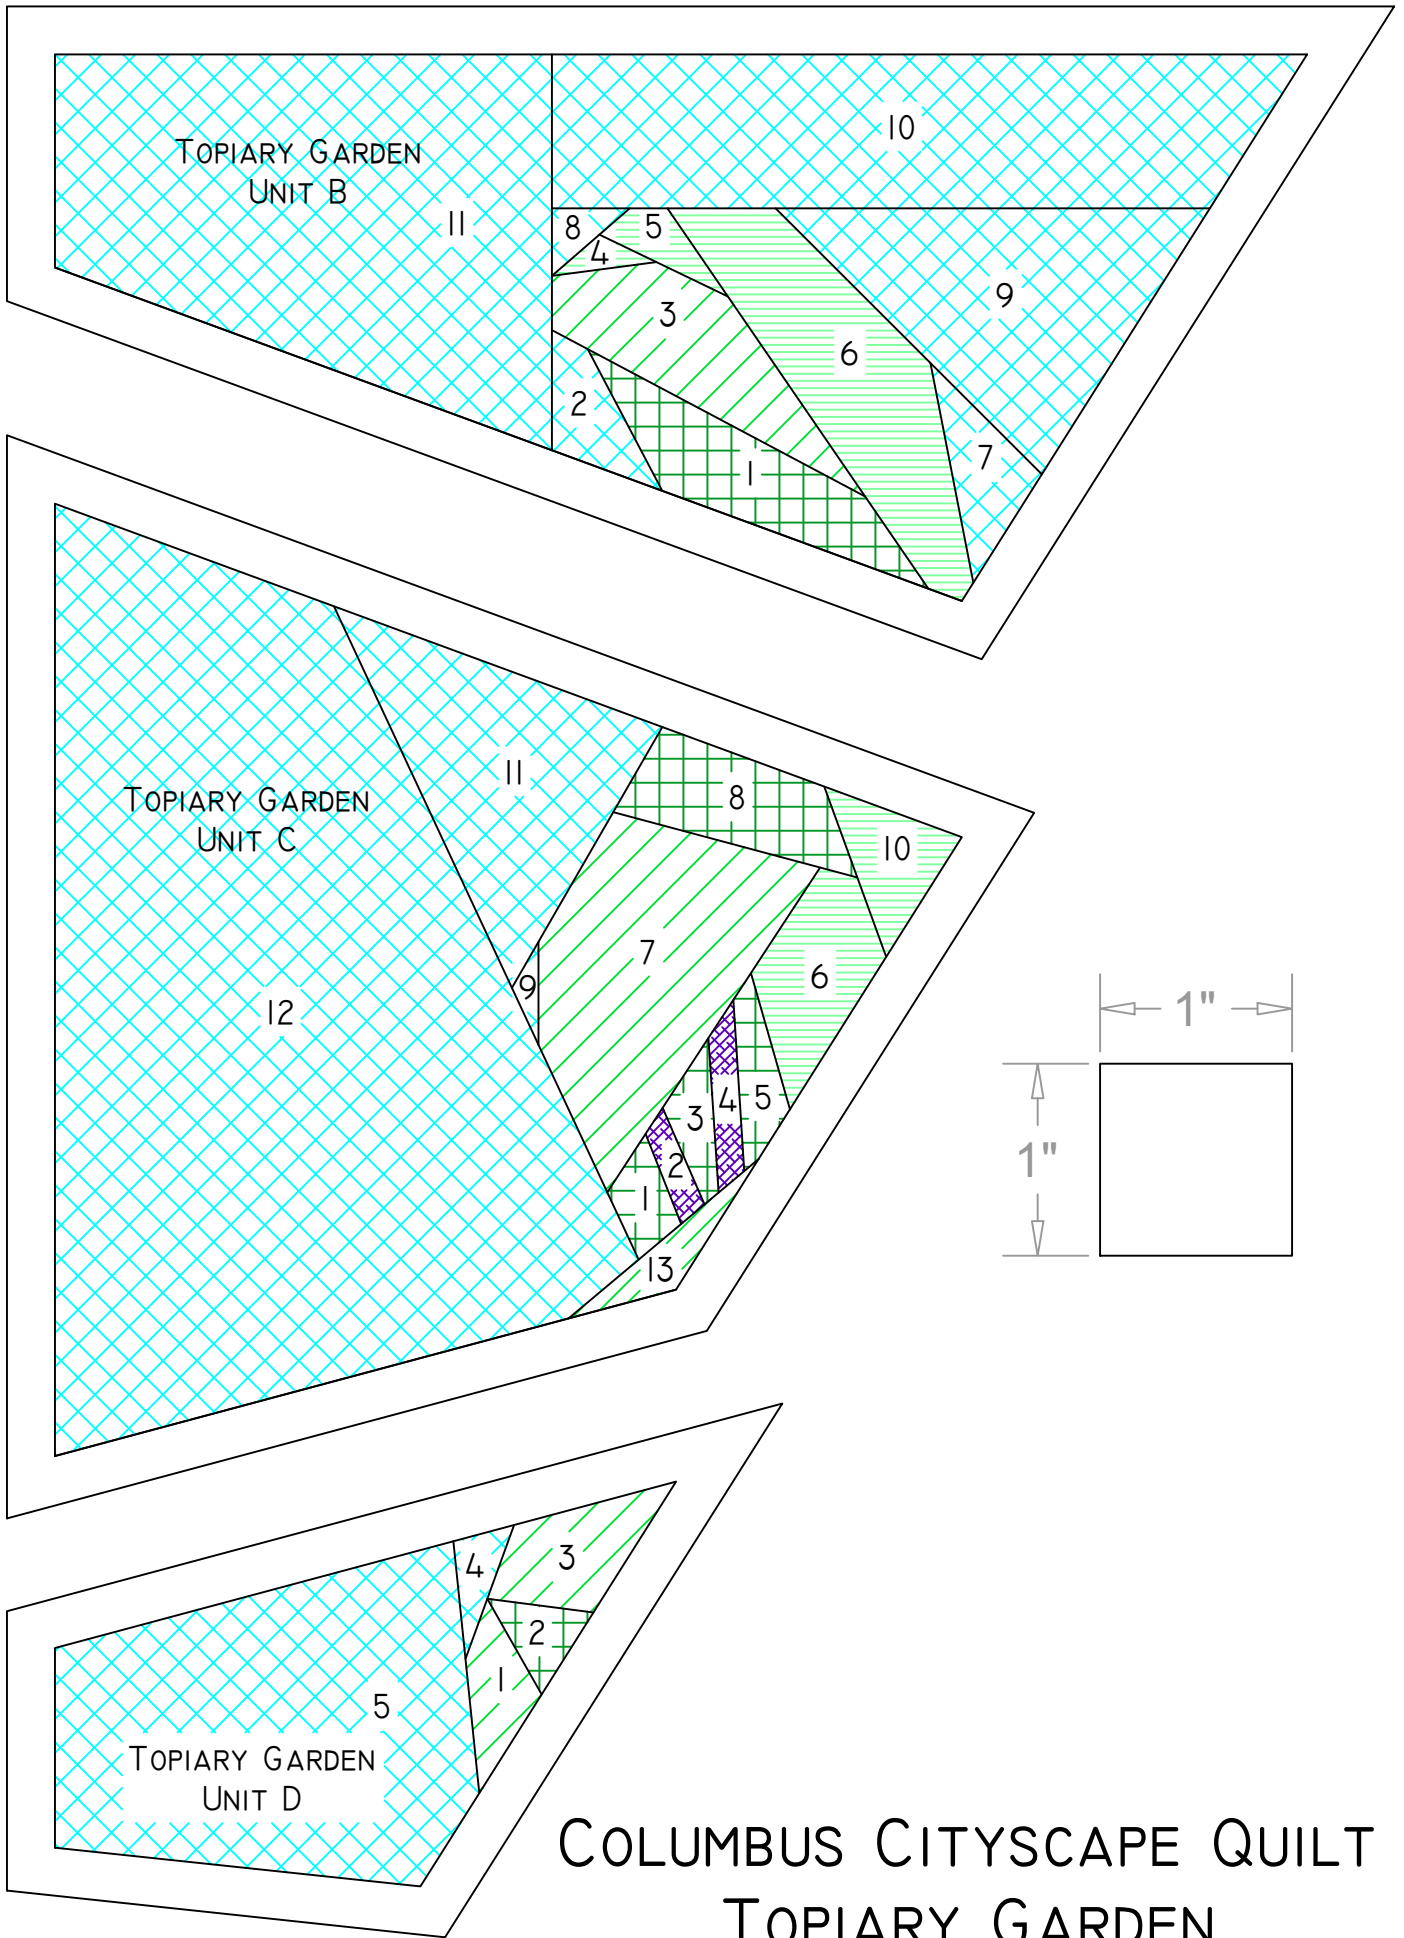

# COLUMBUS CITYSCAPE QUILT TOPIARY GARDEN PLATE I

COLUMBUS CITYSCAPE QUILT  
 TOPIARY GARDEN  
 PLATE 2

COLUMBUS CITYSCAPE QUILT  
 TOPIARY GARDEN  
 PLATE 3