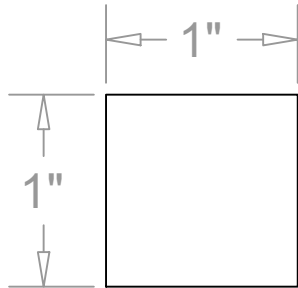

RAISE THE ROOF

BY THE (NOT SO) DRAMATIC LIFE

COPIES PERMITTED FOR PERSONAL USE.

MAKE 100 COPIES OF THIS PAGE PER QUILT.

IMPORTANT!

MEASURE THE 1" SQUARE BELOW TO CHECK THE SCALE OF YOUR COPIES!

THIS SIDE UP ON
WRONG SIDE OF
FABRIC FOR:
BLUE
WHITE

ROUGH CUT
TEMPLATE A

THIS SIDE UP ON WRONG SIDE OF FABRIC

ROUGH CUT
TEMPLATE D

THIS SIDE UP ON WRONG SIDE OF FABRIC

ROUGH CUT
TEMPLATE E

THIS SIDE UP ON
WRONG SIDE OF
FABRIC FOR:
PINK
GREY

ROUGH CUT
TEMPLATE C