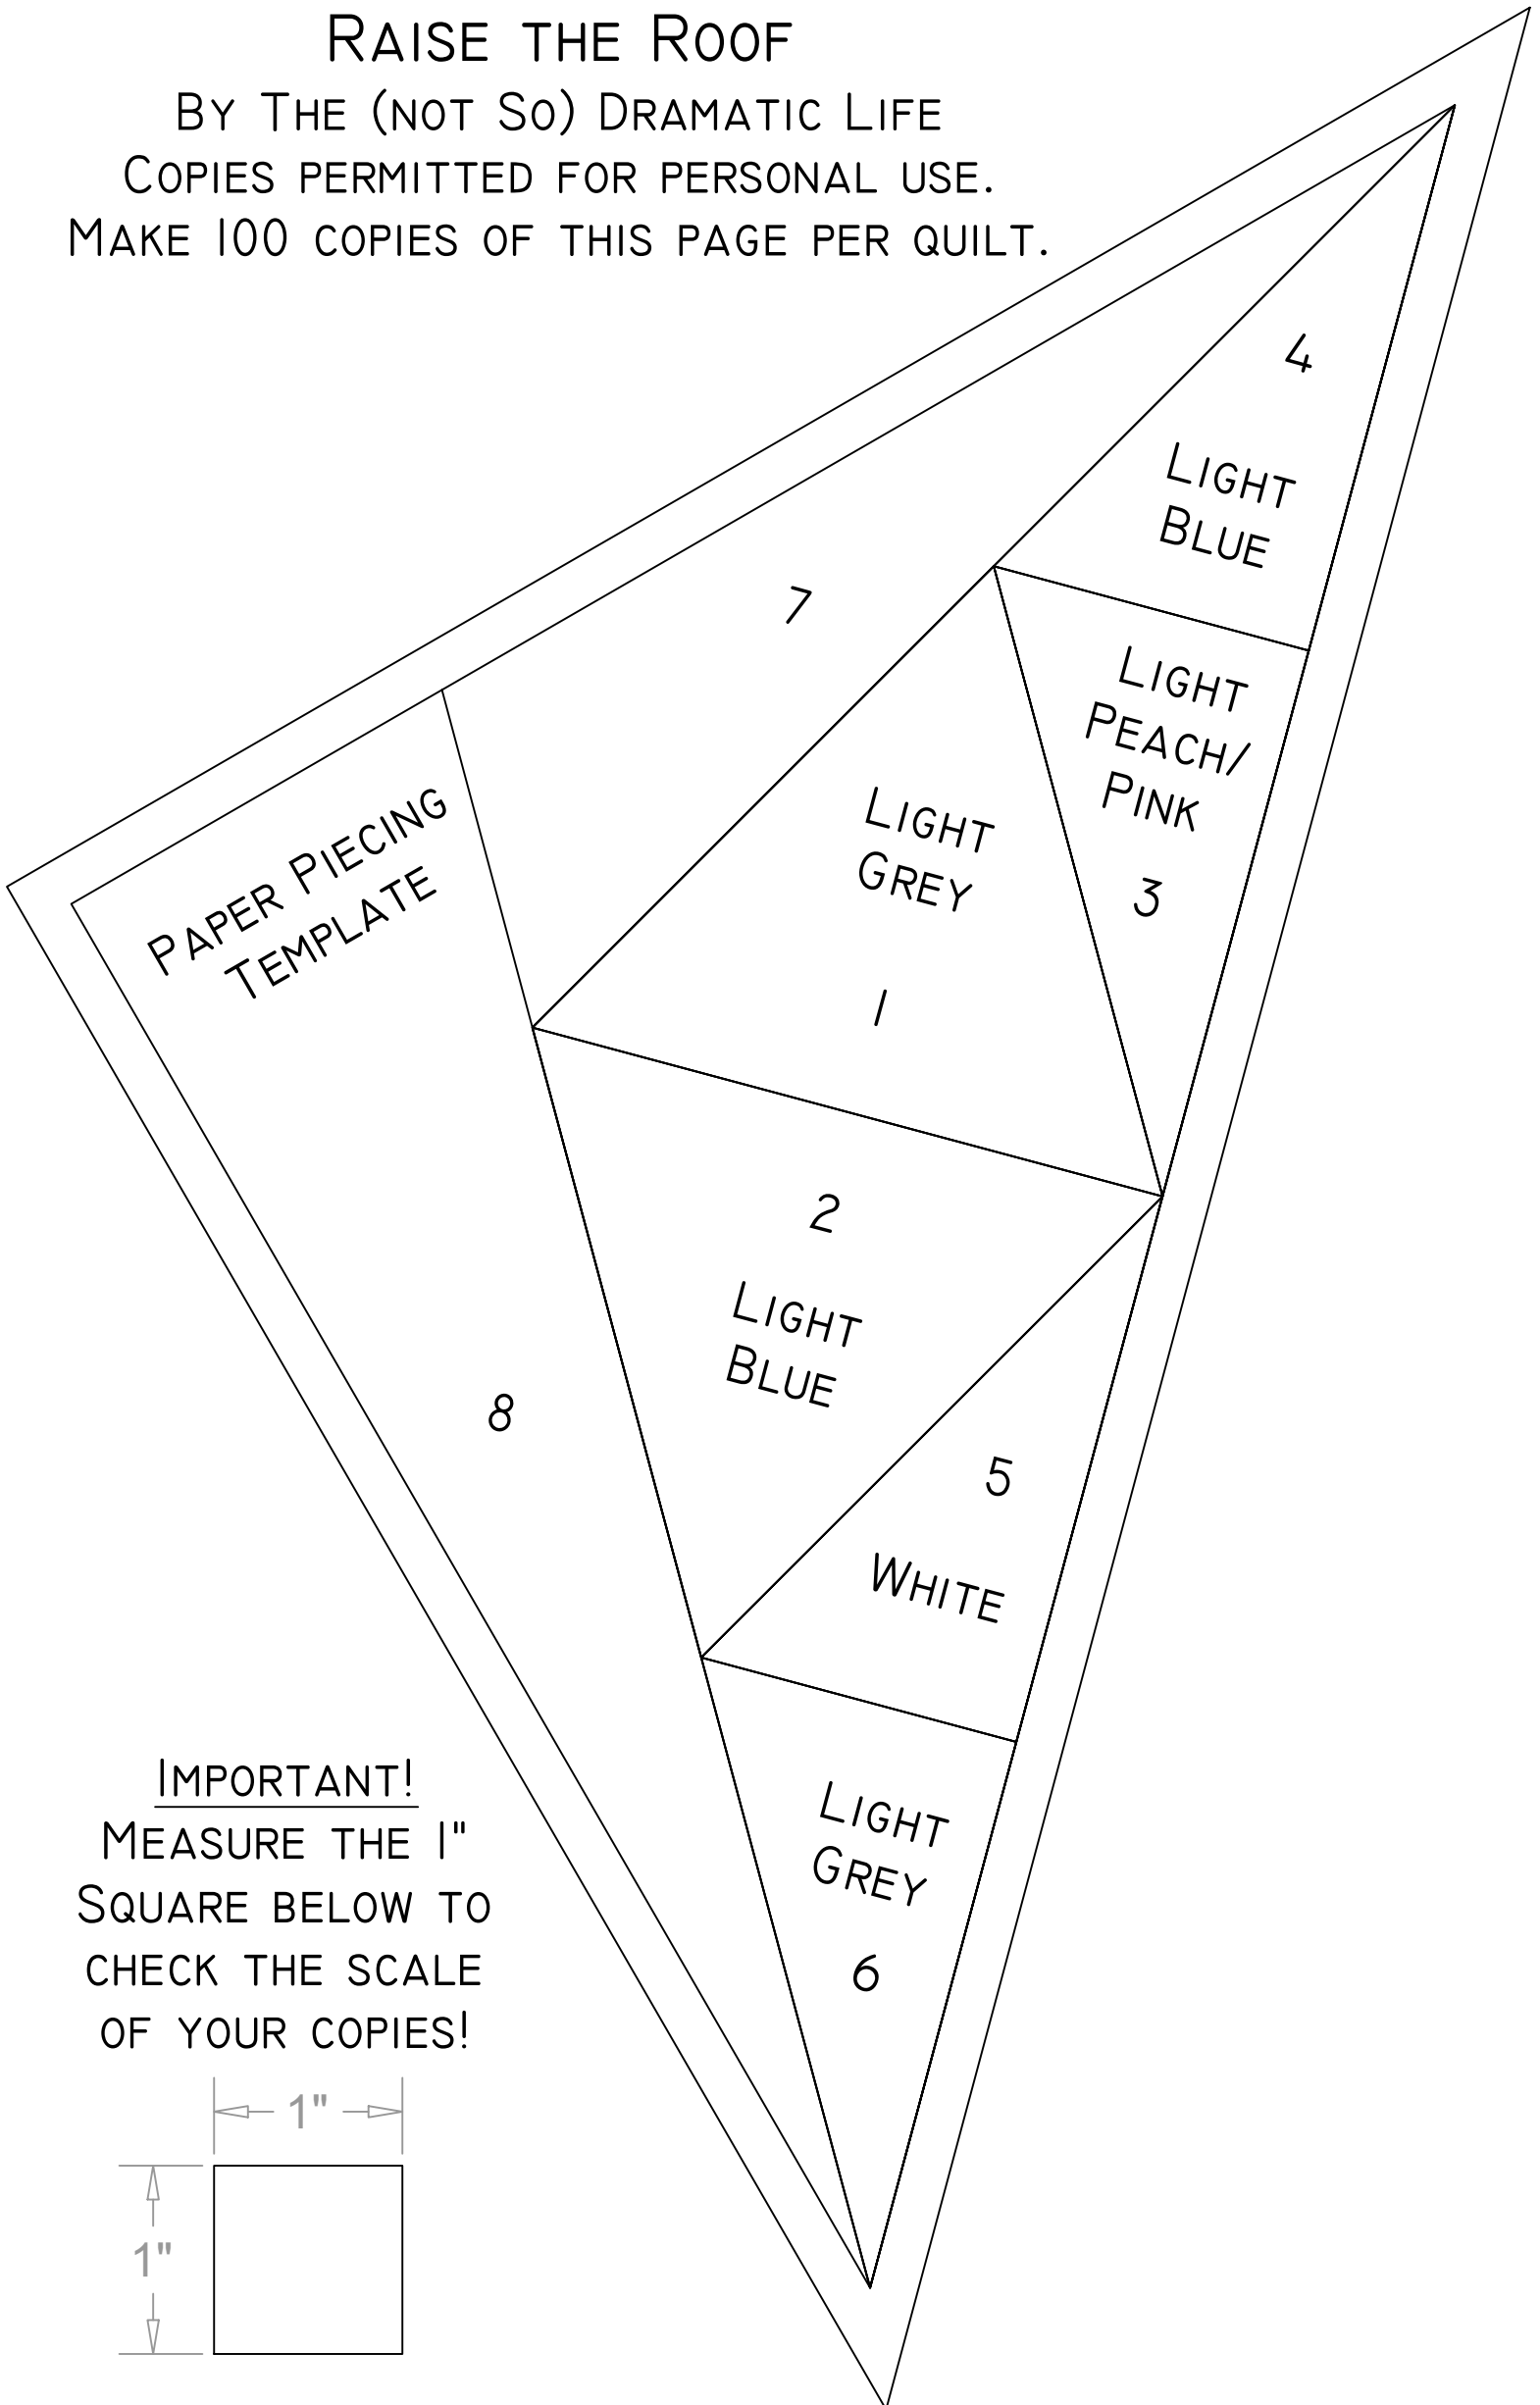

RAISE THE ROOF

BY THE (NOT SO) DRAMATIC LIFE

COPIES PERMITTED FOR PERSONAL USE.

MAKE 100 COPIES OF THIS PAGE PER QUILT.

IMPORTANT!

MEASURE THE 1" SQUARE BELOW TO CHECK THE SCALE OF YOUR COPIES!

THIS SIDE UP ON
WRONG SIDE OF
FABRIC FOR:
BLUE
WHITE

ROUGH CUT
TEMPLATE A

THIS SIDE UP ON WRONG SIDE OF FABRIC

ROUGH CUT
TEMPLATE D

THIS SIDE UP ON WRONG SIDE OF FABRIC

ROUGH CUT
TEMPLATE E

THIS SIDE UP ON
WRONG SIDE OF
FABRIC FOR:
PINK
GREY

ROUGH CUT
TEMPLATE C