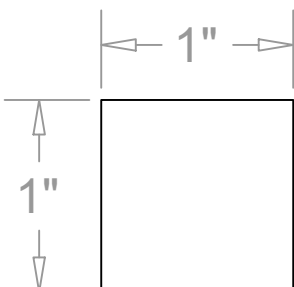

RAISE THE ROOF

BY THE (NOT SO) DRAMATIC LIFE

COPIES PERMITTED FOR PERSONAL USE.

MAKE 100 COPIES OF THIS PAGE PER QUILT.

IMPORTANT!

MEASURE THE 1" SQUARE BELOW TO CHECK THE SCALE OF YOUR COPIES!

THIS SIDE UP ON
WRONG SIDE OF
FABRIC FOR:
BLUE
WHITE

ROUGH CUT
TEMPLATE A

THIS SIDE UP ON WRONG SIDE OF FABRIC

ROUGH CUT
TEMPLATE D

THIS SIDE UP ON WRONG SIDE OF FABRIC

ROUGH CUT
TEMPLATE E

THIS SIDE UP ON
WRONG SIDE OF
FABRIC FOR:
PINK
GREY

ROUGH CUT
TEMPLATE C